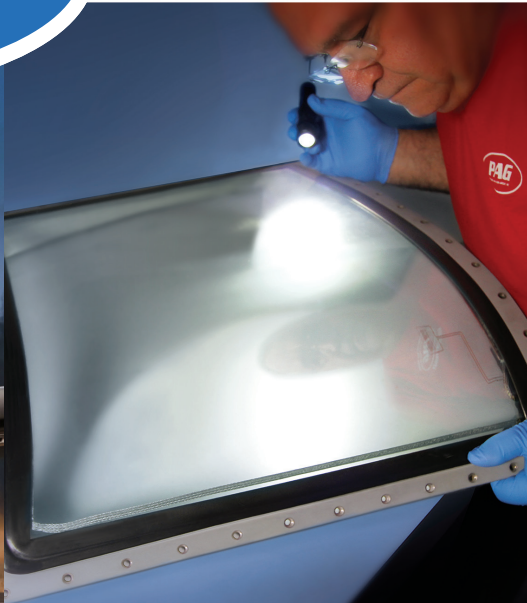

PPG Replacement Windows & Install Kit

36-Month Warranty • OEM Certified Windshield Manufacturer
Same Materials & Components as New OEM Parts

BEECHCRAFT 1900 & KING AIR
LEGACY
BOMBARDIER
CESSNA
GULFSTREAM
LEARJET

WINDSHIELD INSTALL KIT
101-5041-3 S