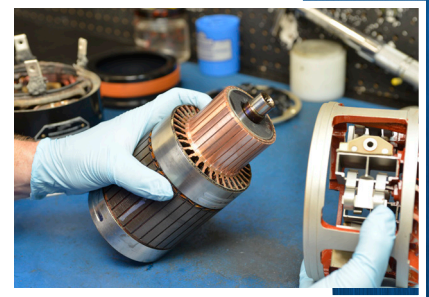

Most models serviced from all major manufacturers.

Quick Turnaround on Overhauls

PARTIAL CAPABILITIES LIST

MFG	PART#	ALT#
SAFRAN	23046-020	209-060-221-001
	23048-016	101-389007-1
	23080-013A	
	23280-075	6608458-013
	23081-018	206-062-200-113
	23081-042	
	23081-072	
	23081-073	
	23085-001	101-369012-11
	23085-029	
23092-002	76550-00911-101	
THALES	515-030	704A46101018
	524-031	704A46101011
	524-060	
	524-062	
SKURKA	150SG122Q	704A46-101-020
	150SG122Q-4	
	160SG139Q-2	160SG139Q-1
	160SG140Q-4	
	200SG119Q	209-060-221-001
	200SGL119Q-2	200SGL119Q-2RX
	200SGL130Q	
	200SGL132Q SERIES	206-062-200 SERIES
	200SGL144Q	76550-09006-108

PAG is a full-service Maintenance, Repair, and Overhaul (MRO) and Component Support Specialist, ready to serve you worldwide. In AOG situations, we can immediately dispatch an overhauled or new component from our inventory of 200,000+ flight-ready line items, 24/365. Wherever and however you fly.