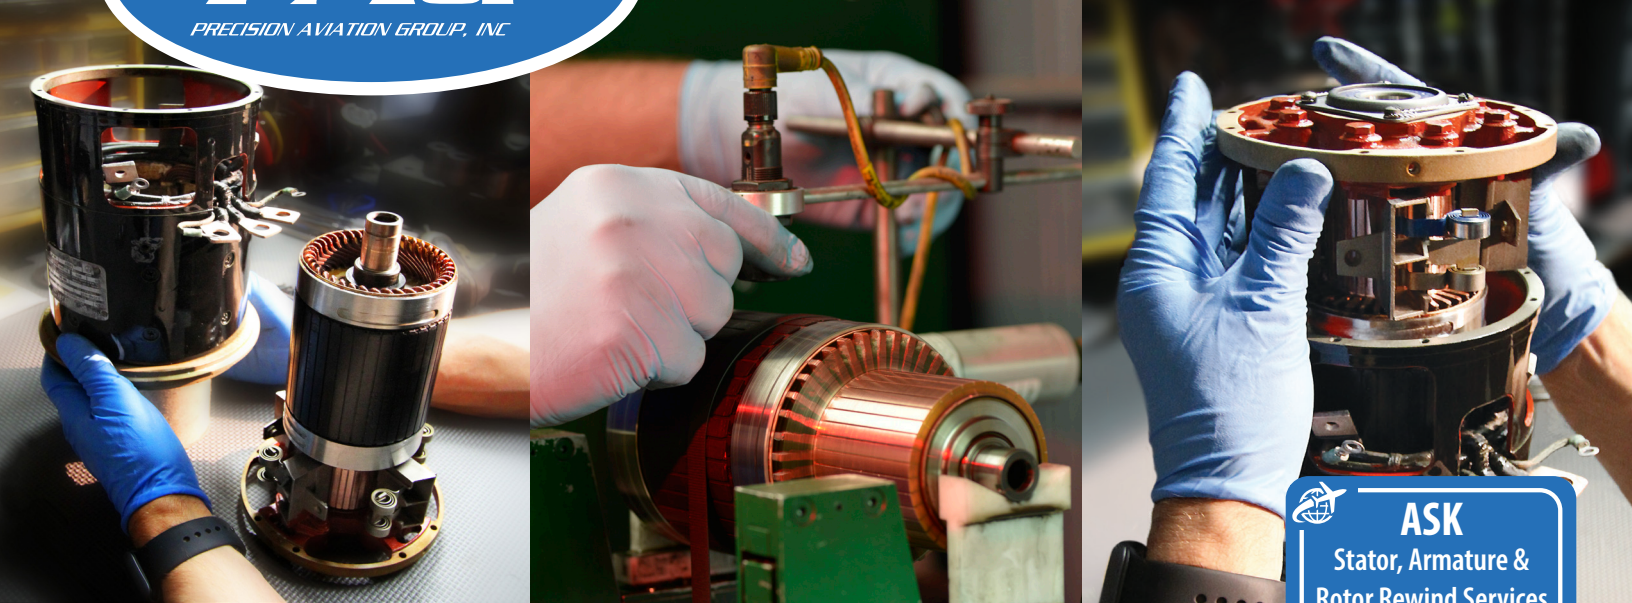

COMPONENT SERVICES

ASK
Stator, Armature &
Rotor Rewind Services
for Commercial, Private
& Military Aircraft

Starter Generators

- ✓ PAG specializes in Starter Generator Maintenance, Repair and Overhaul (MRO) services.
- ✓ OEM units returned-to-service with quick turnaround, worldwide.