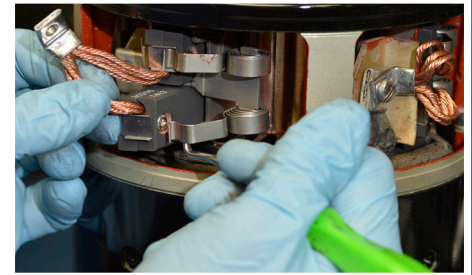

Most models serviced from all major manufacturers.

Quick Turnaround on Overhauls

PARTIAL CAPABILITIES LIST

MFG	PART#	ALT#
SAFRAN	23046-020	209-060-221-001
	23048-016	101-389007-1
	23080-013A	
	23280-075	6608458-013
	23081-018	206-062-200-113
	23081-042	
	23081-072	
	23081-073	
	23085-001	101-369012-11
	23085-029	
23092-002	76550-00911-101	
THALES	515-030	704A46101018
	524-031	704A46101011
	524-060	
	524-062	
SKURKA	150SG122Q	704A46-101-020
	150SG122Q-4	
	160SG139Q-2	160SG139Q-1
	160SG140Q-4	
	200SG119Q	209-060-221-001
	200SGL119Q-2	200SGL119Q-2RX
	200SGL130Q	
	200SGL132Q SERIES	206-062-200 SERIES
	200SGL144Q	76550-09006-108

PAG is a full-service Maintenance, Repair, and Overhaul (MRO) and Component Support Specialist, ready to serve you worldwide. In AOG situations, we can immediately dispatch an overhauled or new component from our inventory of 200,000+ flight-ready line items, 24/365. Wherever and however you fly.