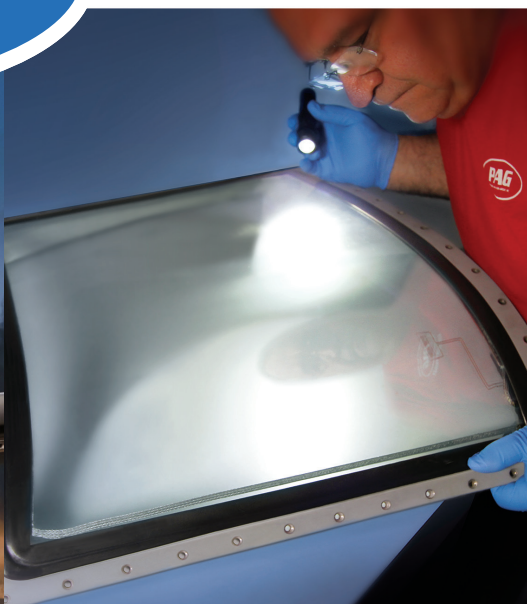

COMPONENT SERVICES

PPG Replacement Windows & Install Kit

36-Month Warranty • OEM Certified Windshield Manufacturer
Same Materials & Components as New OEM Parts

BEECHCRAFT 1900 & KING AIR
LEGACY
BOMBARDIER
CESSNA
GULFSTREAM
LEARJET

WINDSHIELD INSTALL KIT
101-5041-3 S

PAG is a full-service MRO and Component Support Specialists ready to serve you. In AOG situations, we can immediately dispatch an overhauled or new component from our inventory of 200,000+ flight-ready line items, 24/365. Wherever and however you fly.

AVIONICS • COMPONENTS • ENGINES • MANUFACTURING / DER

Inventory Supported
Maintenance • Repair • Overhaul
AOG@ismro.com
AOG: 404.218.5777

Precision Aviation Group
495 Lake Mirror Road, Atlanta, GA 30349
800.537.2778 • 404.768.9090
precisionaviationgroup.com • sales@ismro.com